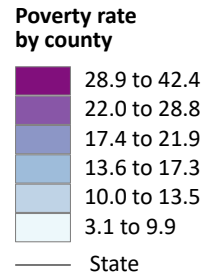

Poverty Rate of the Total Population by County: 2022

Note: The data provided are indirect estimates produced by statistical model-based methods using sample survey, decennial census, and administrative data sources. The estimates contain error stemming from model error, sampling error, and nonsampling error.
Source: U.S. Census Bureau, Small Area Income and Poverty Estimates (SAIPE) Program, December 2023.