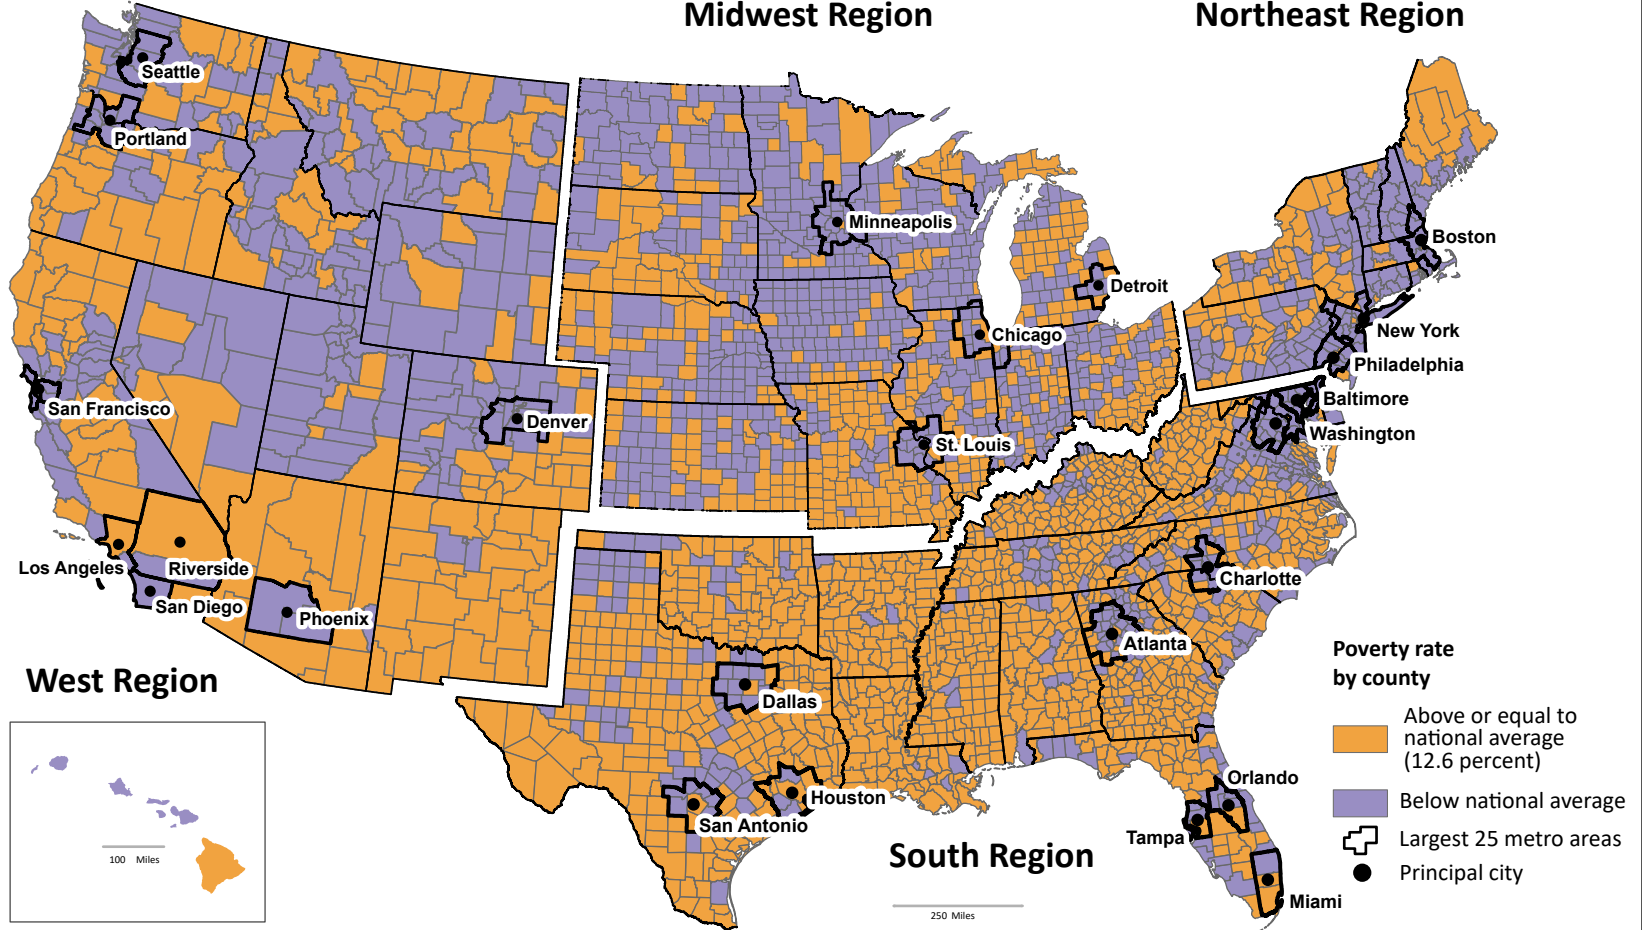

County Poverty Rate of the Total Population Above or Below the National Average by Region: 2022

Midwest Region

Northeast Region

West Region

- Poverty rate by county**
- Above or equal to national average (12.6 percent)
 - Below national average
 - Largest 25 metro areas
 - Principal city

Note: The data provided are indirect estimates produced by statistical model-based methods using sample survey, decennial census, and administrative data sources. The estimates contain error stemming from model error, sampling error, and nonsampling error.

Source: U.S. Census Bureau, Small Area Income and Poverty Estimates (SAIPE) Program, December 2023.