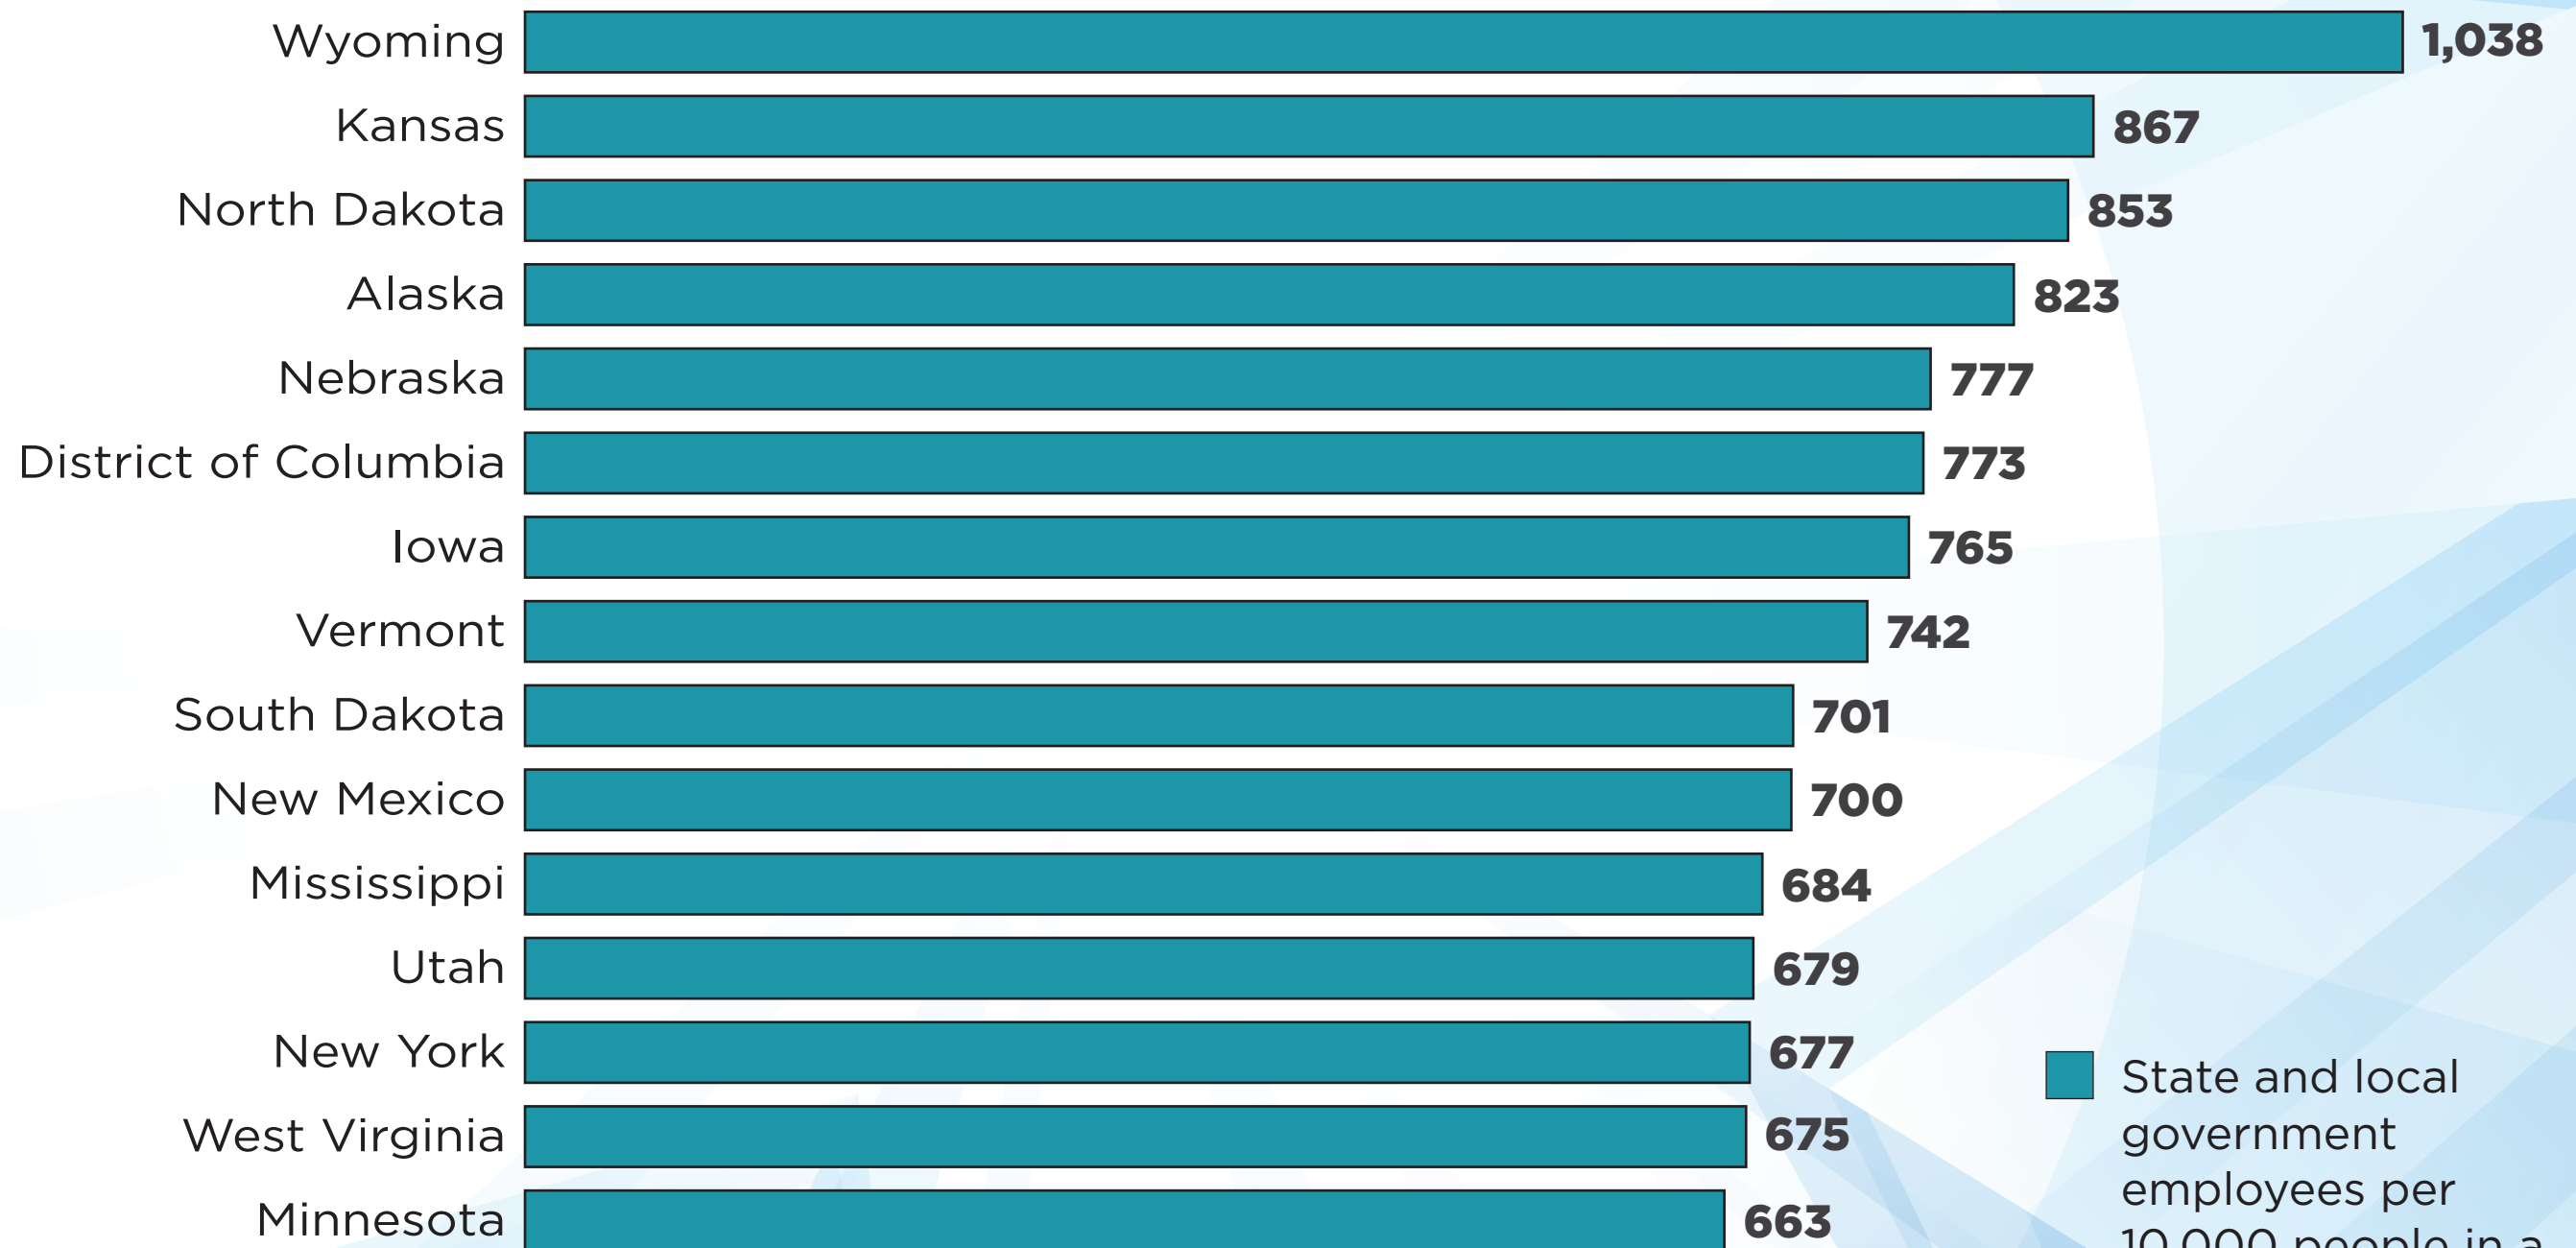

Most Public Sector Employees Per 10,000 People: 2025

Note: Figures are rounded.