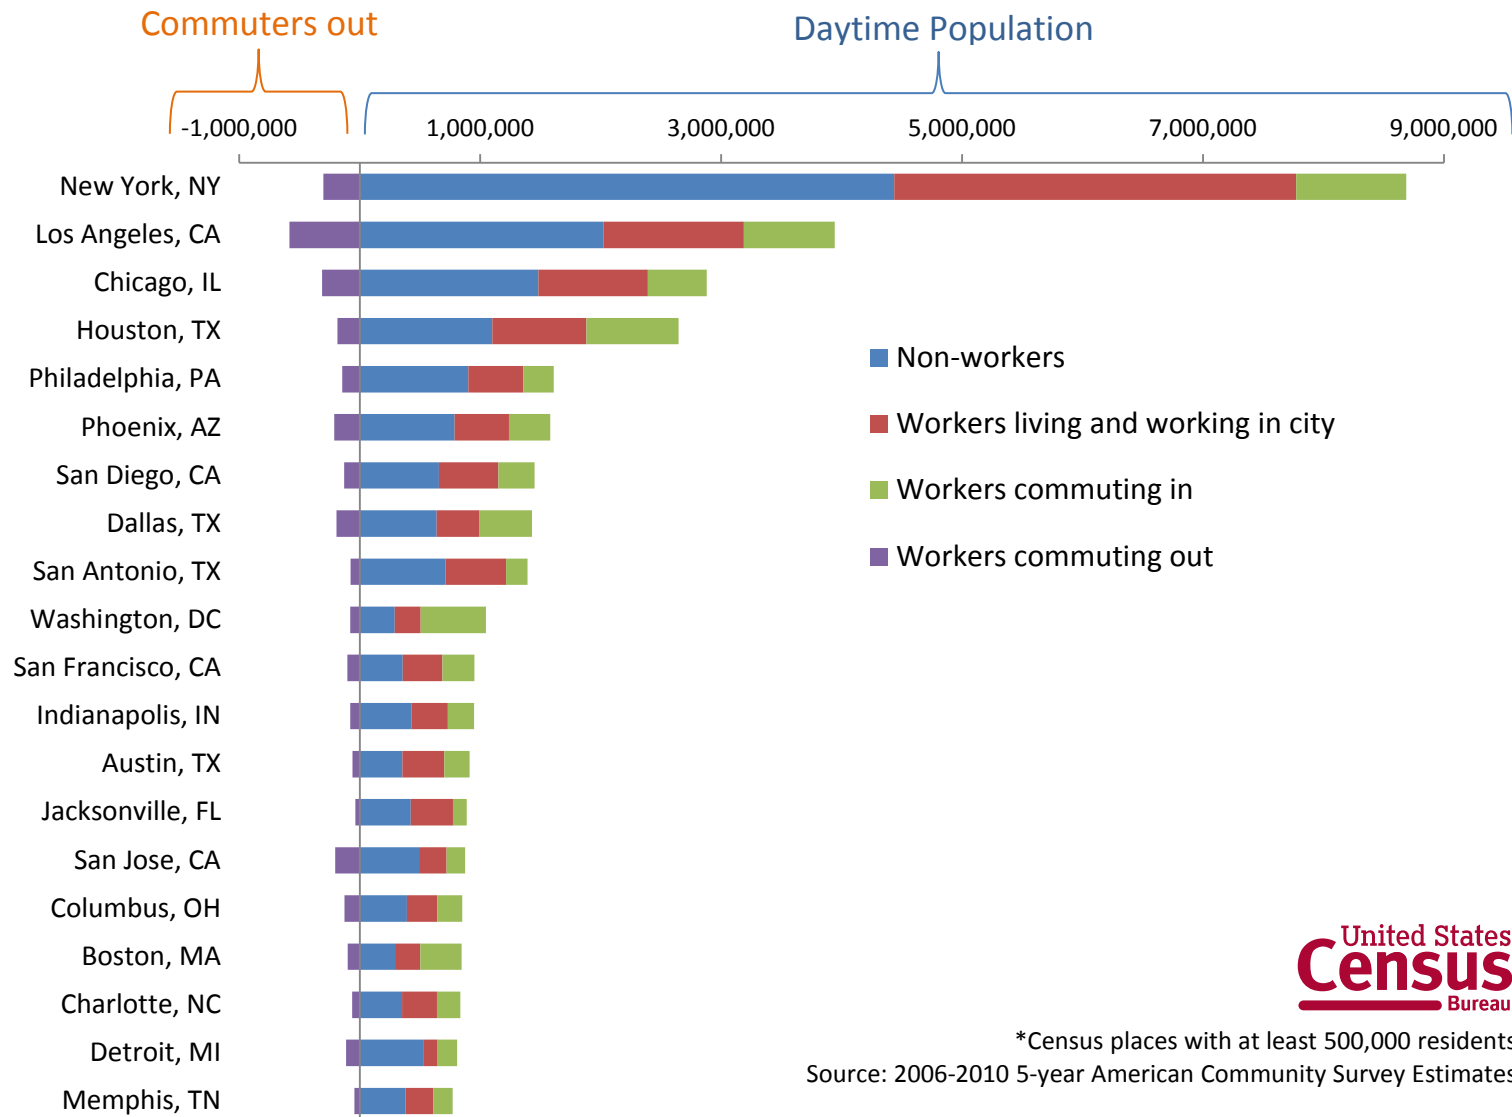

Cities among the Top 20 for Commuter-Adjusted Population*

2006-2010 5-year American Community Survey

*Census places with at least 500,000 residents.
 Source: 2006-2010 5-year American Community Survey Estimates.