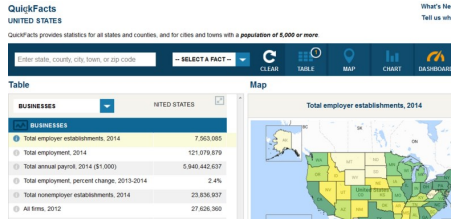

QuickFacts

QuickFacts presents key demographic and business data across multiple Census programs. The user can view the data for a state, county, city/town, or ZIP Code in a simple table, chart, or map display, and can download and share the data with their colleagues.

census.gov/quickfacts/

USA Trade Online

USA Trade Online is a dynamic data tool that gives users access to current and cumulative U.S. export and import data. With multiple data sets and capabilities, it can assist different types of customers from a wide range of industries and fields.

usatrade.census.gov/