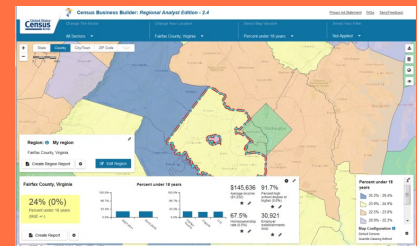

Public Sector

Includes info on the financial activities of state and local governments such as revenues, expenditures, debts and assets; federal spending; and employment for all levels of government. [census.gov/govs](https://www.census.gov/govs)

U.S. Department of Commerce
U.S. CENSUS BUREAU
[census.gov](https://www.census.gov)

Key Data Tools Census Business Builder

The Census Business Builder (CBB) is a suite of services that provide selected demographic and economic data from the Census Bureau tailored to specific types of users in a simple to access and use format.

Data Included

- Demographic, socioeconomic, and housing data from the American Community Survey
- Business data from the County Business Patterns, Nonemployer Statistics, Economic Census, and Survey of Business Owners
- Imports and Exports data from the International Trade program
- Workforce data from the Quarterly Workforce Indicators
- Building Permits data from the Building Permits Survey
- Your own data (via Excel file upload feature)
- Consumer Spending data from Esri
- Agriculture data from the Census of Agriculture (USDA)
- Employment and related data from the Bureau of Labor Statistics (BLS) Quarterly Census of Employment and Wages (QCEW)

[census.gov/data/data-tools/cbb.html](https://www.census.gov/data/data-tools/cbb.html)