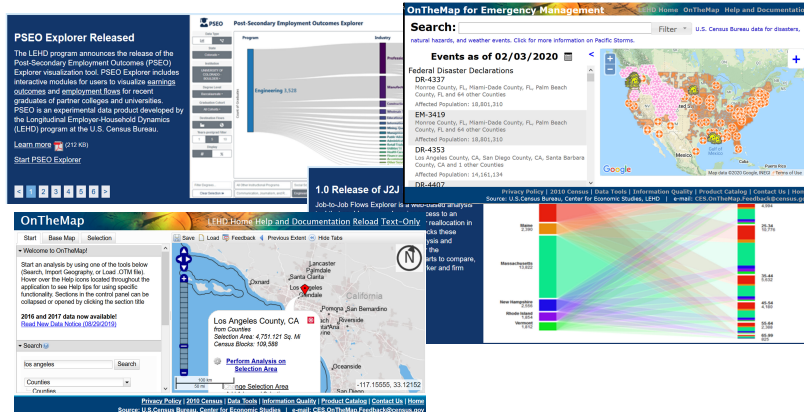

usatrade.census.gov/

Longitudinal Employer-Household Dynamics (LEHD)

This program provides statistics on employment, earnings, and job flows at detailed levels of geography and industry and for different demographic groups.

lehd.ces.census.gov/

- PSEO Explorer
- J2J Explorer
- QWI Explorer
- OnTheMap
- OnTheMap for Emergency Management
- LED Extraction Tool

Data.Census.gov

Data.census.gov is the primary platform for accessing data and digital content from the U.S. Census Bureau. Data users of all skill levels use data.census.gov to search billions of ACS and other Census Bureau statistics in a customer-driven experience. The site allows you to drill down to some of the most detailed topics/geographies, download data files, and create customized maps.