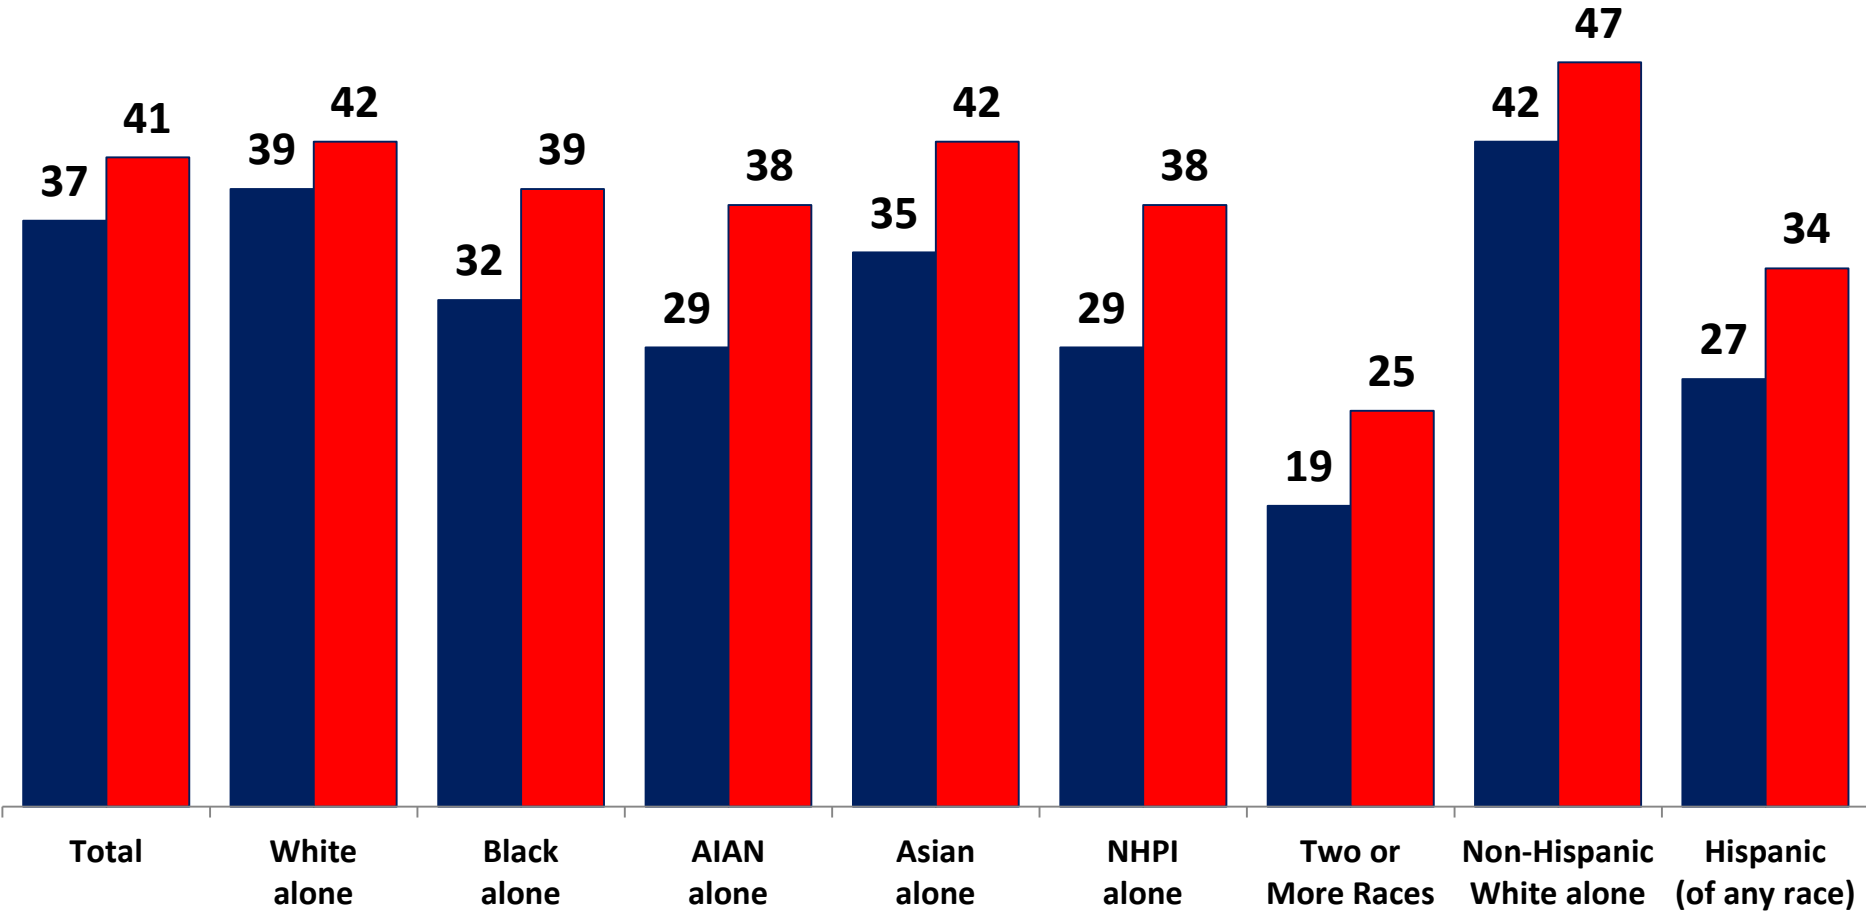

Median Age by Race and Hispanic Origin: 2012 and 2060

■ 2012 ■ 2060

AIAN=American Indian and Alaska Native; NHPI=Native Hawaiian and Other Pacific Islander