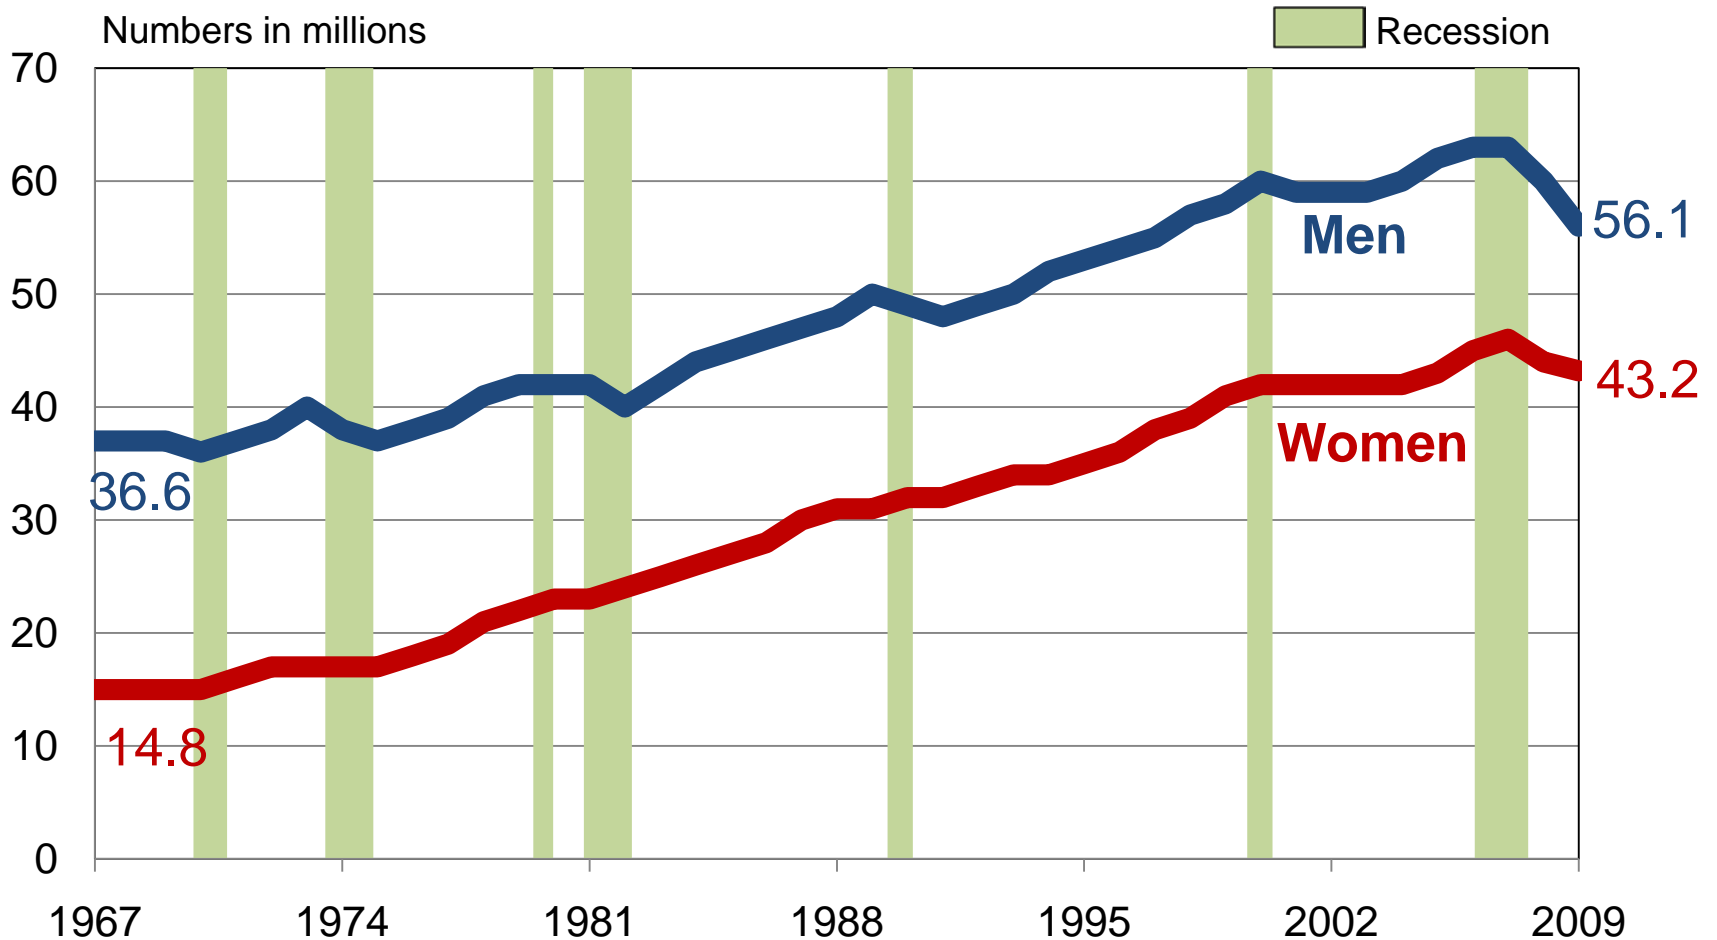

# Number of Full-Time, Year-Round Workers With Earnings by Sex: 1967 to 2009

Note: People 15 years old and older beginning in 1980 and people 14 years and older as of the following year for previous years. Before 1989, data are for civilian workers only.

Source: U.S. Census Bureau, Current Population Survey, 1968 to 2009 Annual Social and Economic Supplements.

<http://www.census.gov/prod/2010pubs/p60-238.pdf>