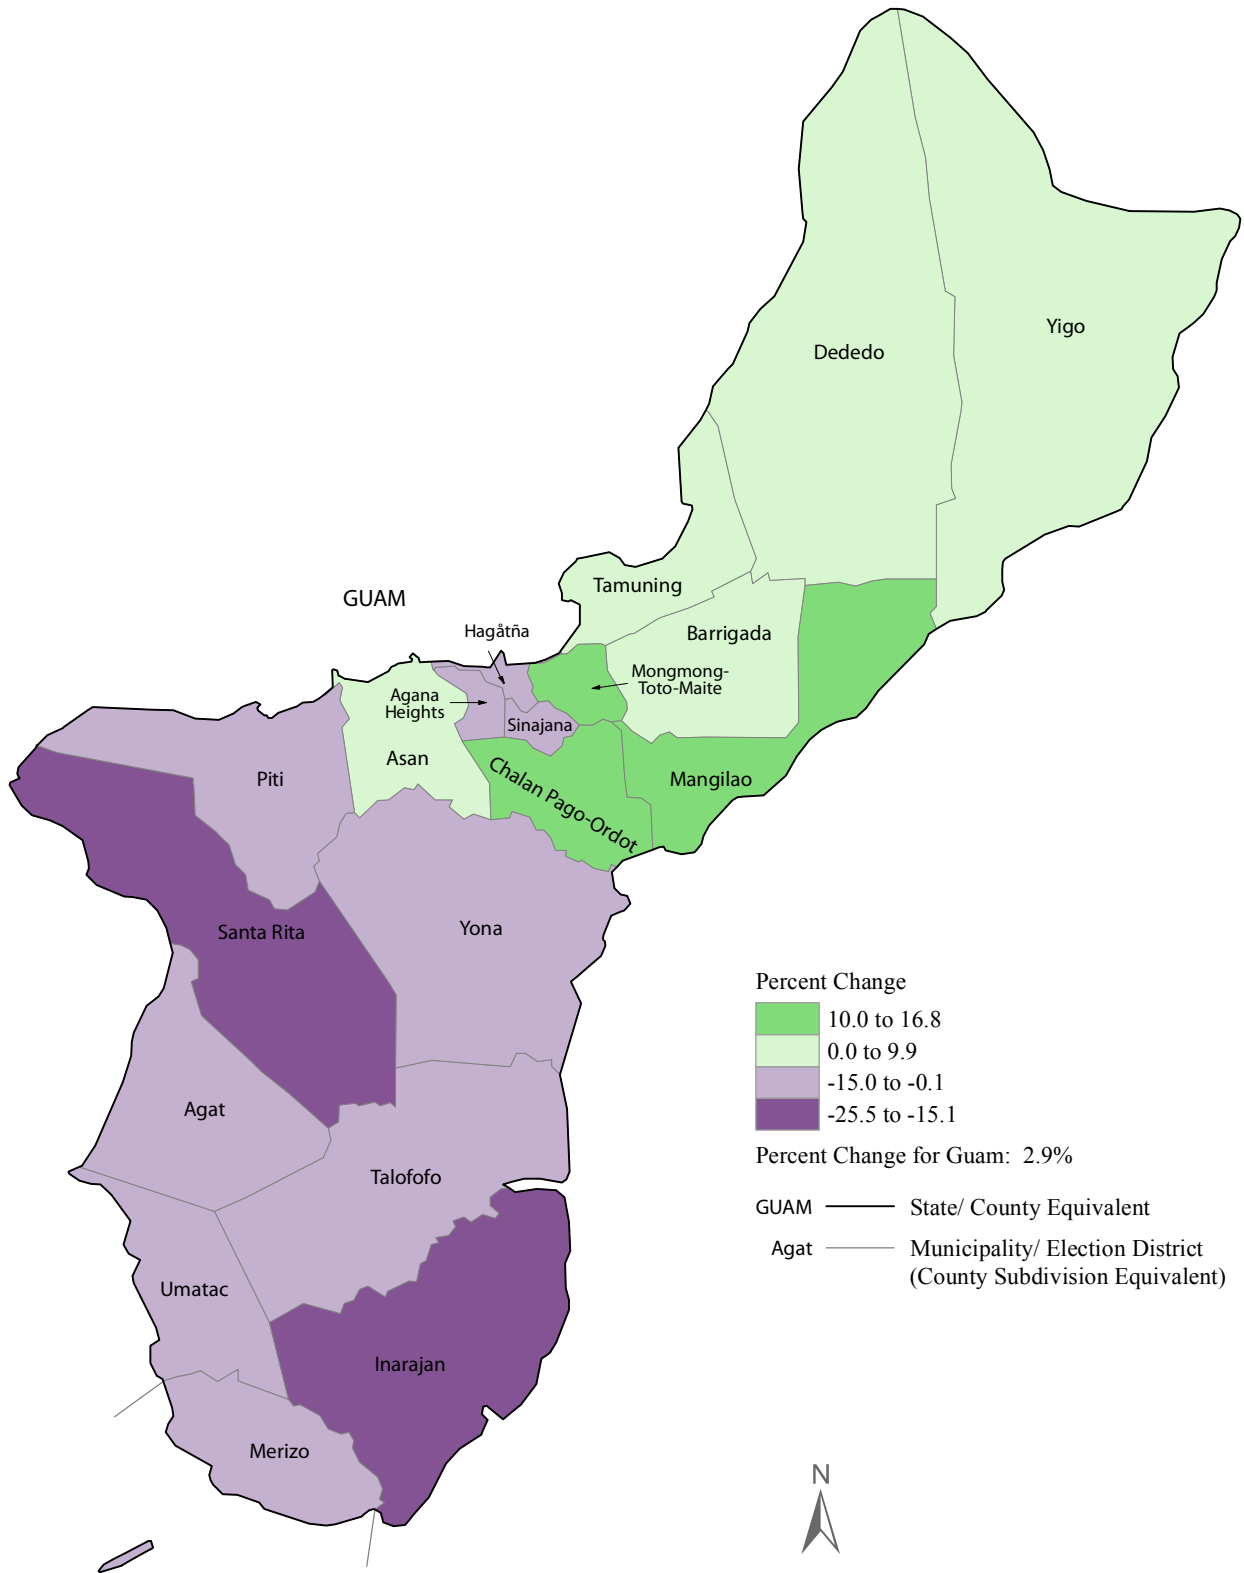

# GUAM - 2010 Census Results

## Percent Change in Population by Municipality: 2000 to 2010

**Percent Change**

- 10.0 to 16.8
- 0.0 to 9.9
- 15.0 to -0.1
- 25.5 to -15.1

Percent Change for Guam: 2.9%

GUAM ——— State/ County Equivalent  
 Agat ——— Municipality/ Election District  
 (County Subdivision Equivalent)

Source: U.S. Census Bureau, Census 2000 for Guam and the 2010 Census for Guam  
 For more information visit [www.census.gov](http://www.census.gov).